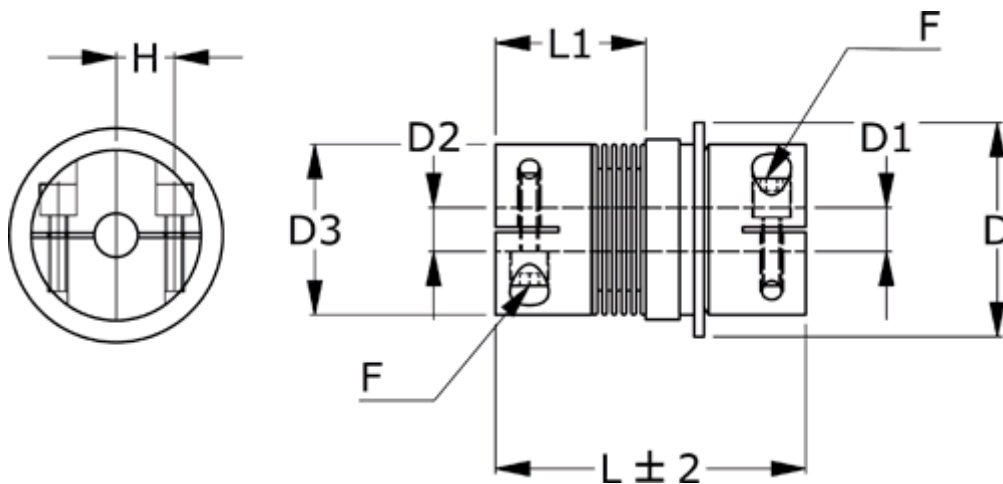

Article number: 335010020520909D2

Description: Safety coupling BKK 002 multiposition
Length 52 mm, bore 9/9 mm, TKn max 2 NM

Measures

D = 29

D1 = 9

D2 = 9

D3 = 25.0

F = M3

H = 9.0

L = 52

L1 = 27.0

Nom. torque NM (TKn) = 2NM overload torque range 2

Position engagement = C = Synchronous

s = 0.7